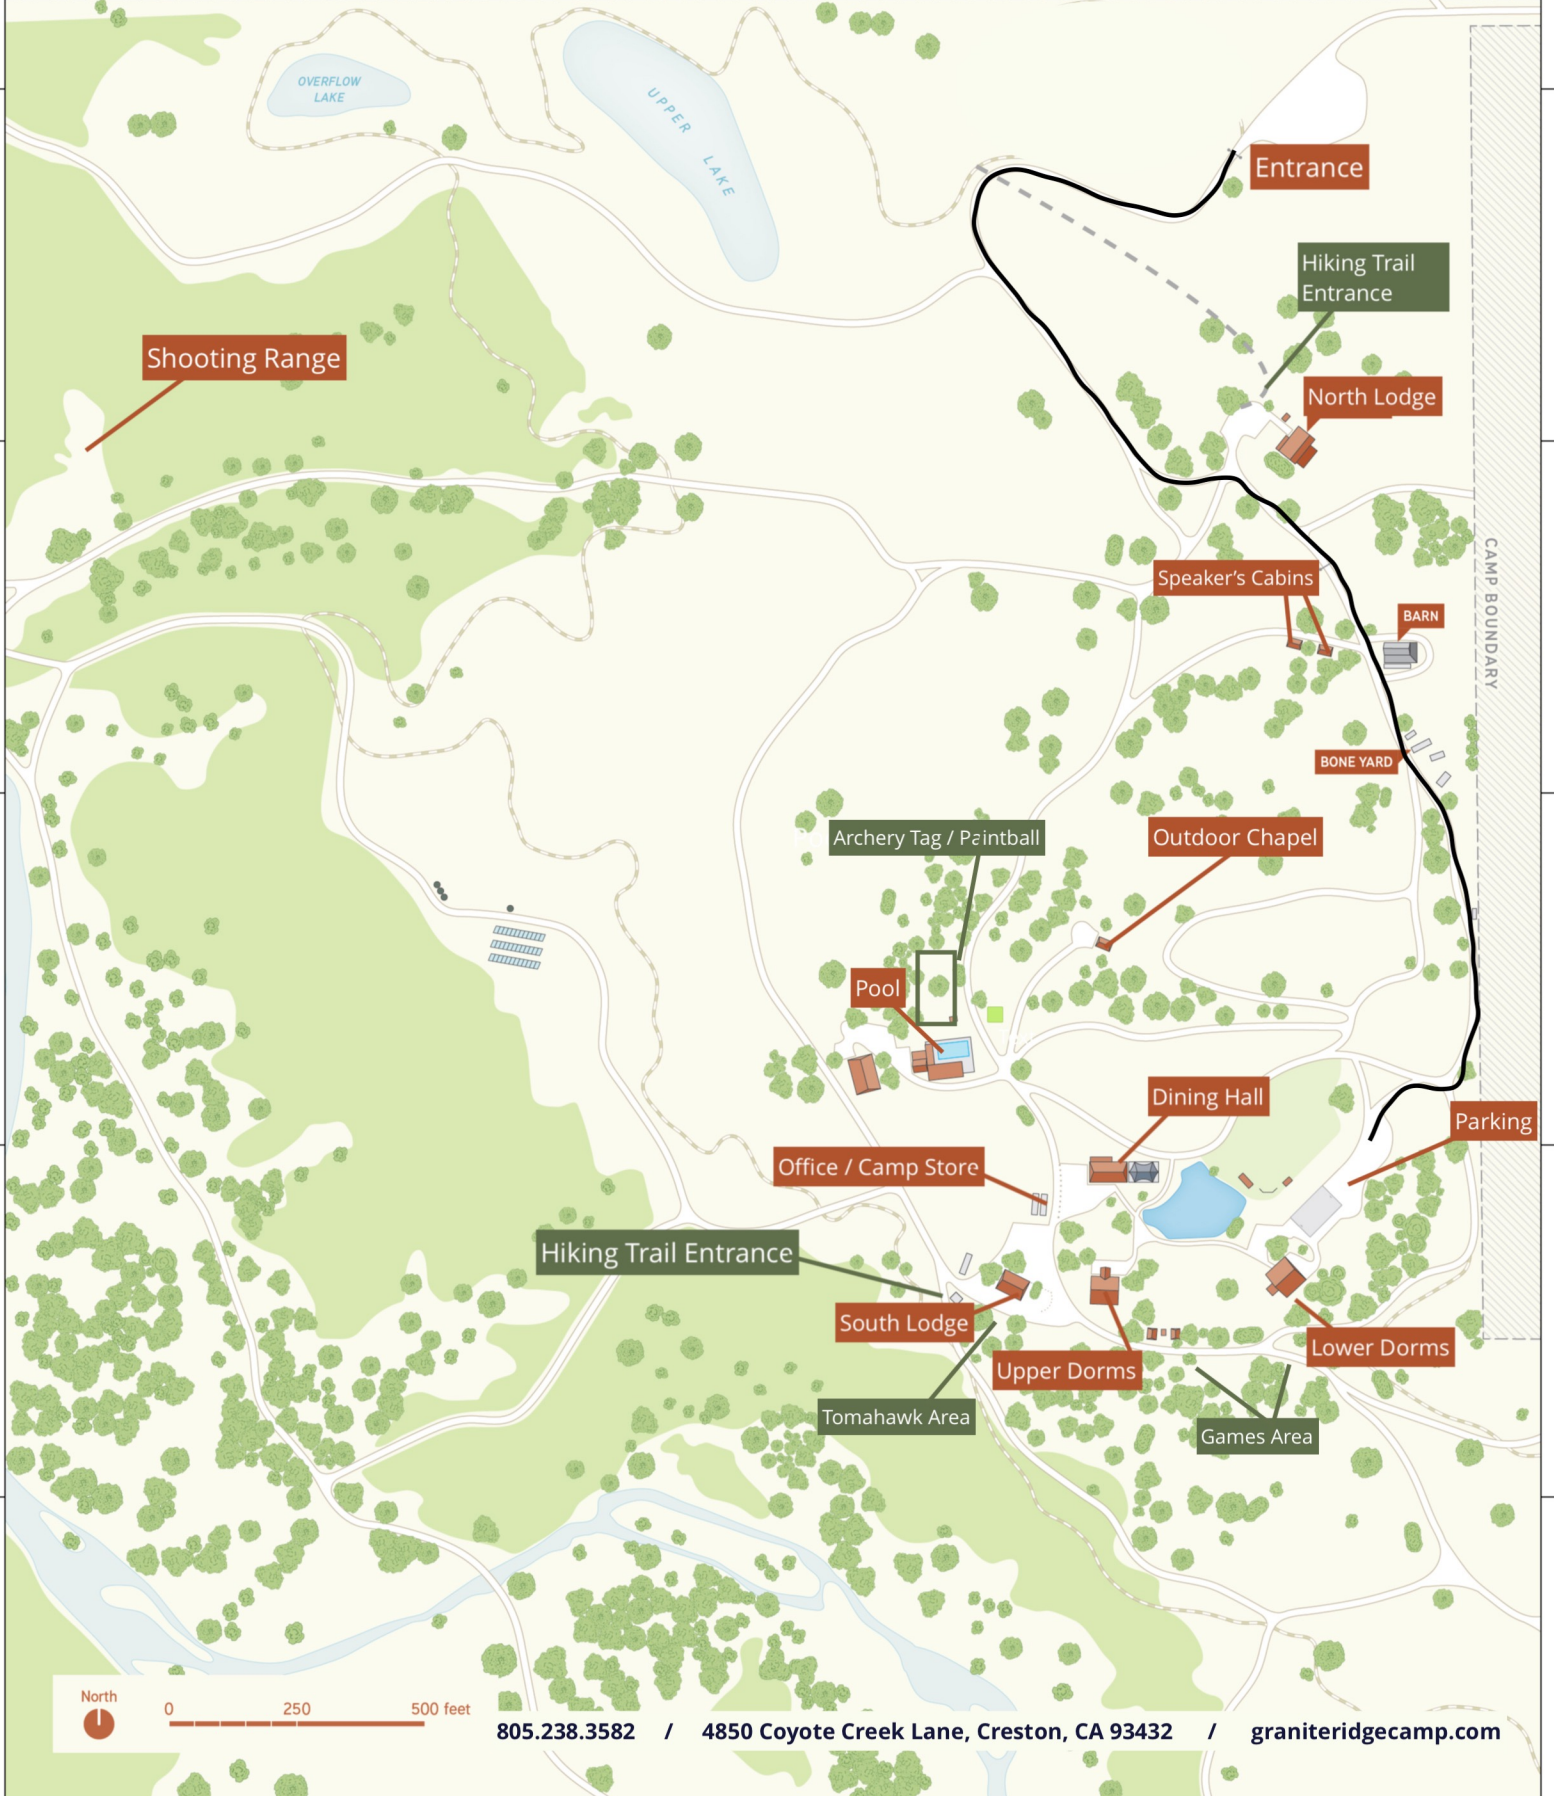

GRANITE RIDGE CHRISTIAN CAMP

CAMP BOUNDARY

805.238.3582 / 4850 Coyote Creek Lane, Creston, CA 93432 / graniteridgecamp.com